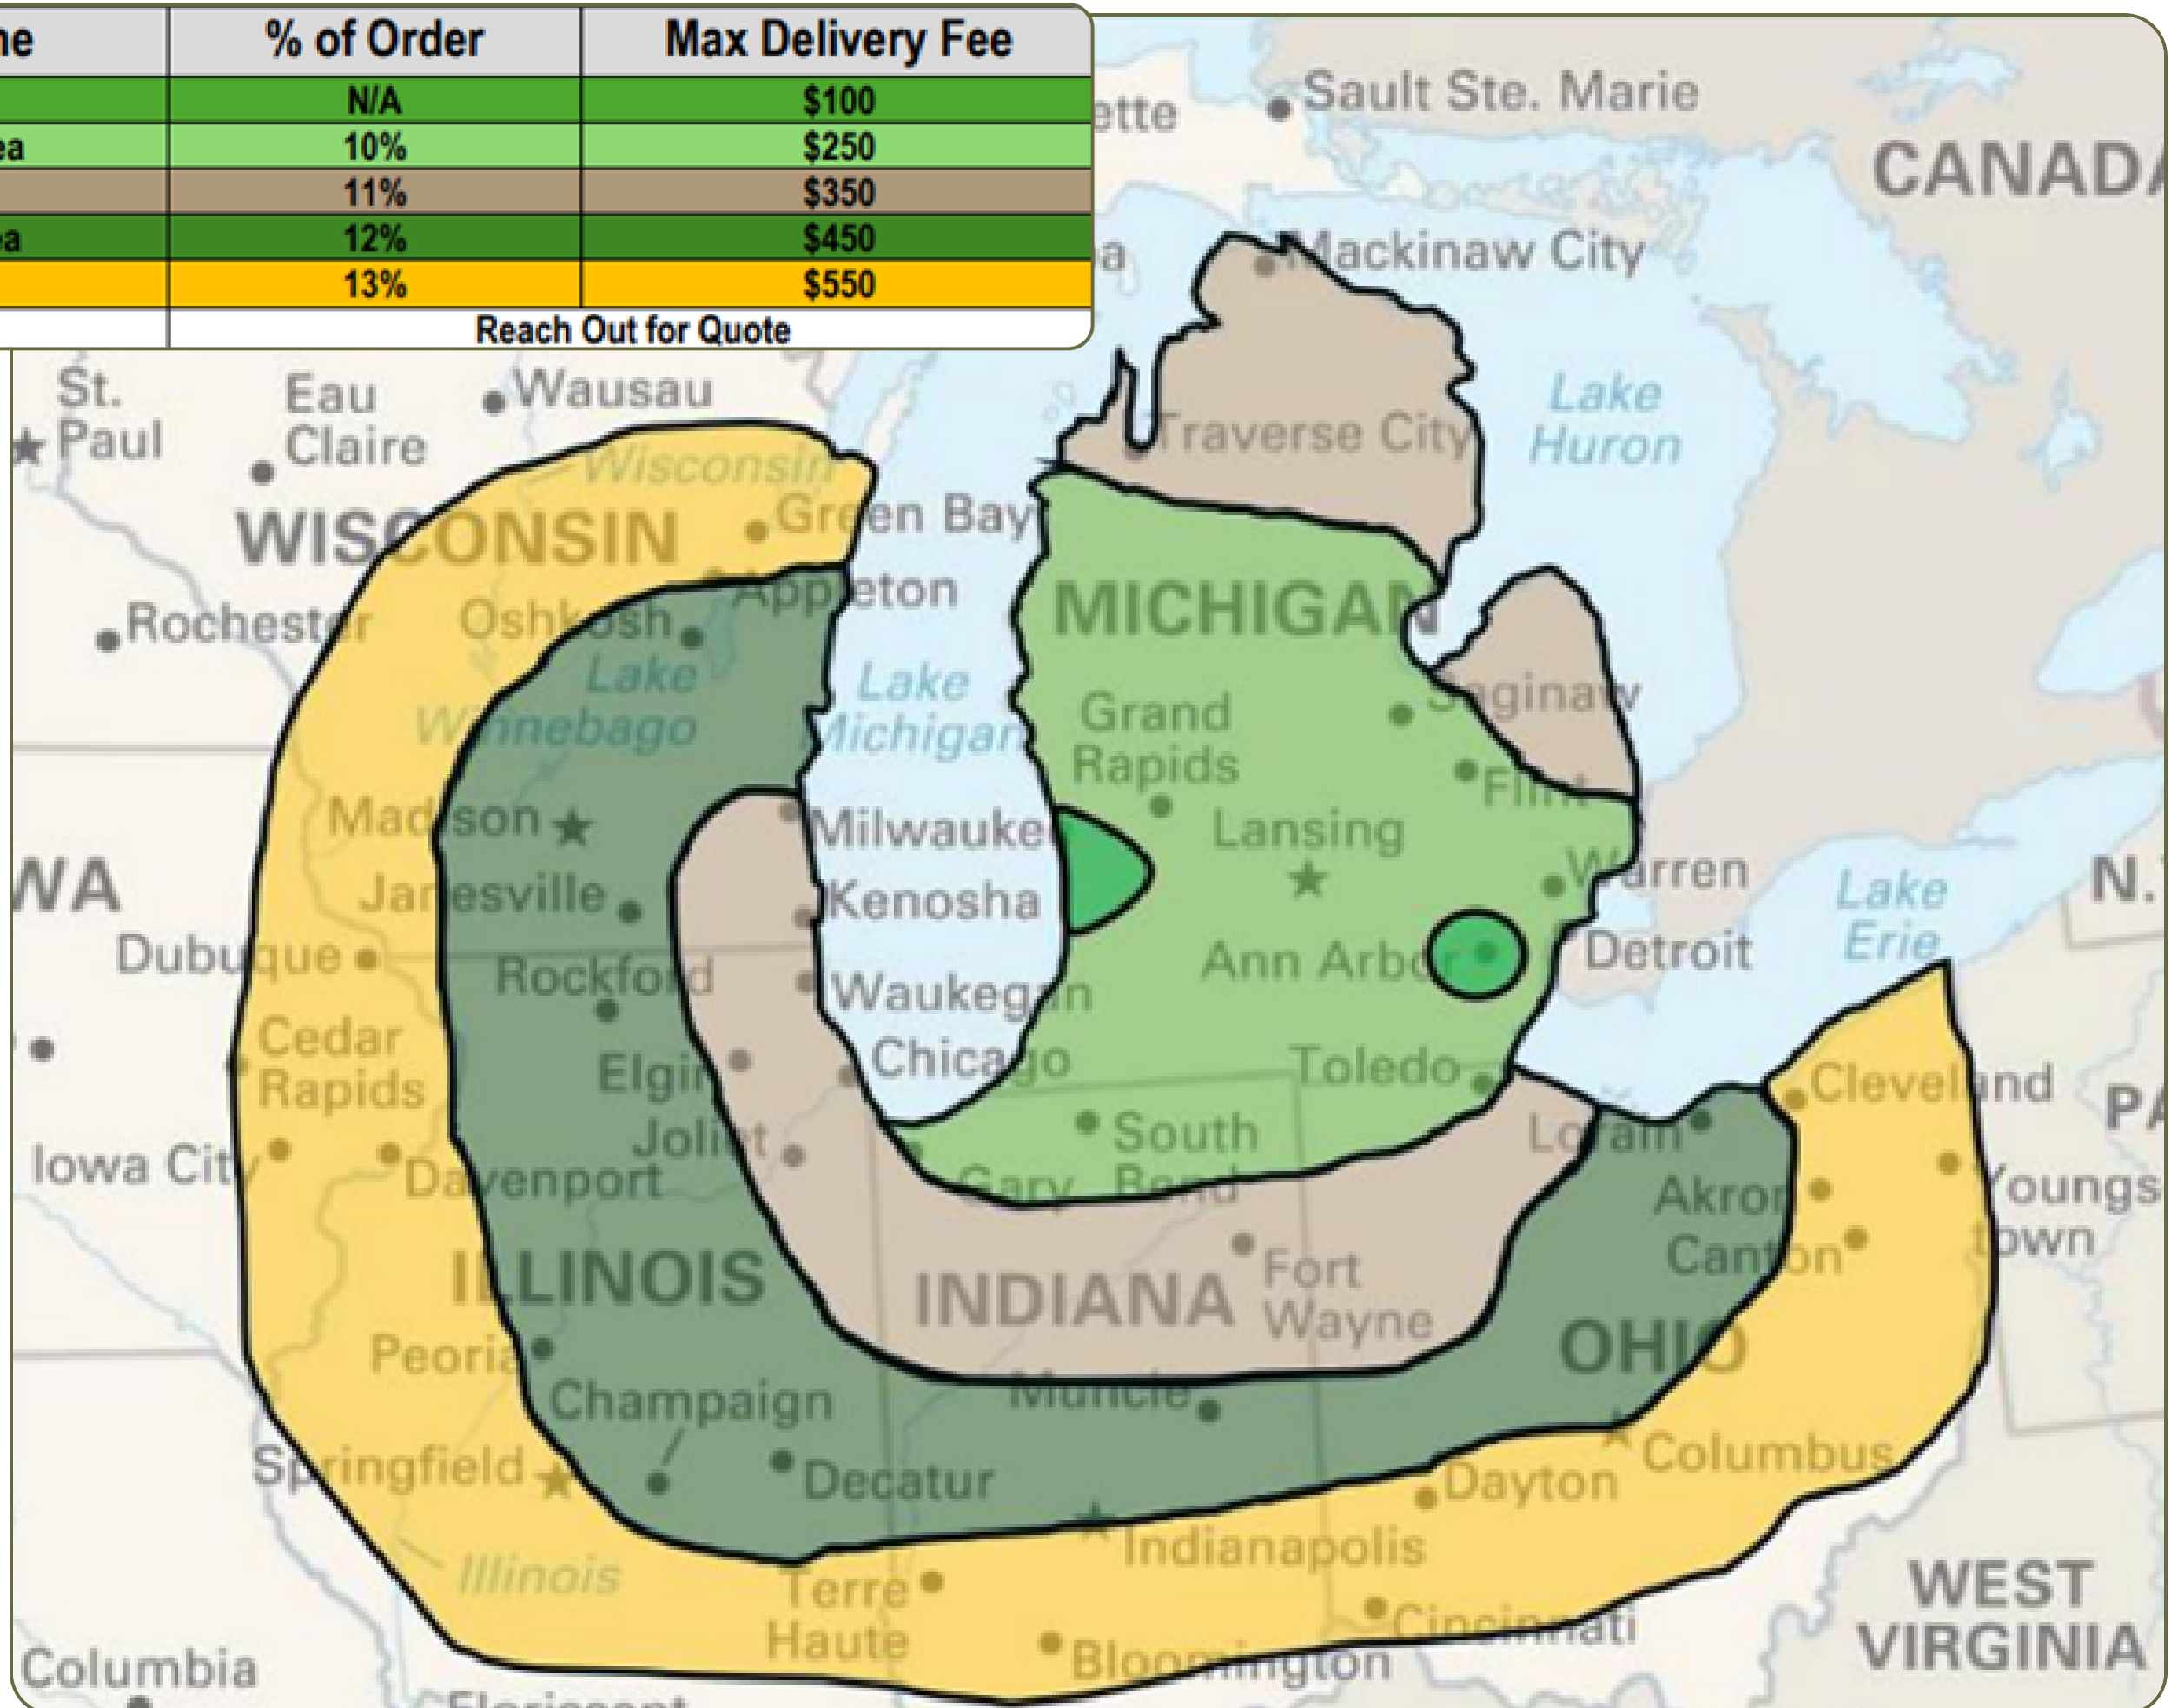

ORDERING FROM SUPERIOR WHOLESALE

PICK-UP & DELIVERY INFORMATION

WEST MICHIGAN WHOLESALE NURSERY

Our West Michigan location delivers plant & bulk material throughout the Midwest.
See map for pricing information.

$100 local delivery in most of
Ottawa County
Pick-up is available with 24-hour
notice

SOUTHEAST MICHIGAN CONTRACTOR YARD

Our S.E. Michigan location delivers plant & bulk material to the Metro Detroit area for
$100.

Bulk material delivery available to:
Ann Arbor/Ypsilanti - $50.00
Surrounding Areas - $75.00

WHOLESALE PLANT DELIVERY ZONES

Delivery Zone	% of Order	Max Delivery Fee
Local Area	N/A	$100
Light Green Area	10%	$250
Brown Area	11%	$350
Dark Green Area	12%	$450
Orange Area	13%	$550
Custom Area	Reach Out for Quote	

For more information visit us at: www.mysuperiorwholesale.com

PRICING & WARRANTY POLICY

Pricing and availability are subject to change at any time.

Superior Wholesale guarantees all plants to be true to name, meet ANLA standards, and to be in good condition upon receiving. No guarantee written or implied after purchase.