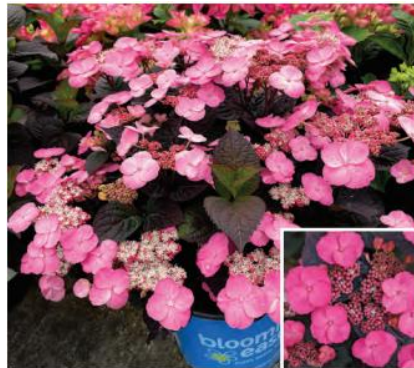

2022 INTRODUCTION

Pink Dynamo™ HYDRANGEA SERRATA

Hydrangea serrata 'IPD01' USPP33412, CPBRAE

Vibrant, hot pink lacecap flowers rebloom over silky black foliage from late spring through summer to create an eye-popping experience like no other.

- Part sun
- Hardiness zones: 5 to 9
- 2-3ft tall and wide
- Vibrant pink lacecap blooms smother intensely dark foliage from late spring through fall